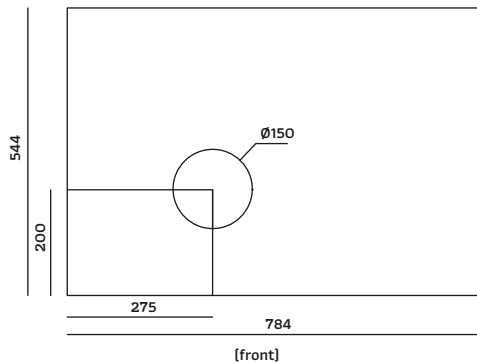

Hole size and distance
3 GROUPS

STANDARD SERIES

TECHNICAL SPECIFICATIONS, COLOURS AND DIMENSIONS

In addition to the “standard” version with side panels and black base, Appia Life is also available in White Pearl and Heart Red, with chrome profiling.

Hole size and distance
2 GROUPS

VERSION		2 GROUPS		3 GROUPS		
MODEL		Semi-automatic	Volumetric	Semi-automatic	Volumetric	
BODY	MATERIAL	stainless steel with ABS	stainless steel with ABS	stainless steel with ABS	stainless steel with ABS	
	BOILER	TOTAL CAPACITY	11 lt	11 lt	15 lt	15 lt
		INSULATION	included	included	included	included
	PID	not included	not included	not included	not included	
GROUP	RAISED GROUPS	optional	optional	optional	optional	
STEAM	EASYCREAM		optional		optional	
HOT WATER	N. WAND	1	1	1	1	
	ECONOMIZER	optional	optional	optional	optional	
CUPWARMER	ON/OFF ELECTRIC		optional		optional	
RAIL		optional	optional	optional	optional	
TELEMETRY			optional		optional	
DIMENSION	W x D x H mm	784 x 544 x 500	784 x 544 x 500	1014 x 544 x 500	1014 x 544 x 500	
WEIGHT	NET/GROS KG	54/66	54/66	72/85	72/85	
POWER	VOLTAGE	220-240 V 50/60 Hz 380-415 V V3N	220-240 V 50/60 Hz 380-415 V V3N	220-240 V 50/60 Hz 380-415 V V3N	220-240 V 50/60 Hz 380-415 V V3N	
	MAXIMUM POWER	3150 W	3150 W	5200 W	5200 W	