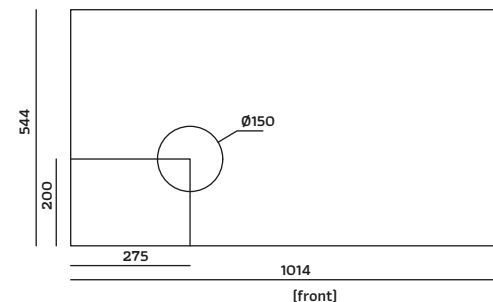

Hole size and distance
3 GROUPS