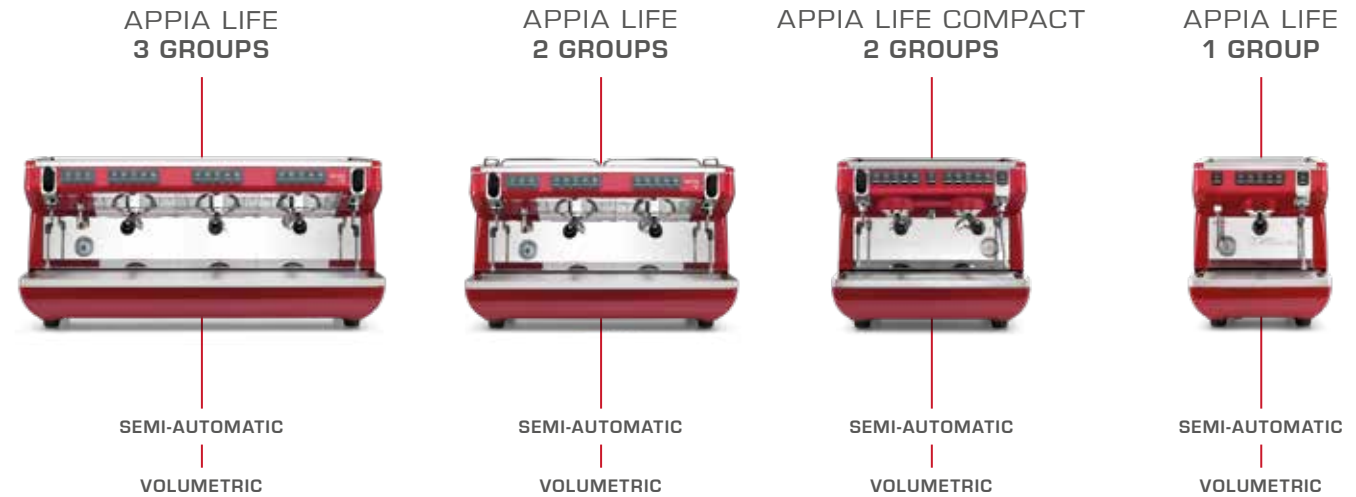

STANDARD SERIES

VERSION		3 GROUPS		2 GROUPS		COMPACT		1 GROUP		
MODEL		Semi-automatic	Volumetric	Semi-automatic	Volumetric	Semi-automatic	Volumetric	Semi-automatic	Volumetric	
BODY	MATERIAL	stainless steel with ABS	stainless steel with ABS	stainless steel with ABS	stainless steel with ABS	stainless steel with ABS	stainless steel with ABS	stainless steel with ABS	stainless steel with ABS	
	BOILER	TOTAL CAPACITY	15 lt	15 lt	11 lt	11 lt	7,5 lt	7,5 lt	5 lt	5 lt
	INSULATION	included	included	included	included	included	included	included	included	
	PID	not included	not included	not included	not included	not included	not included	not included	not included	
GROUP	RAISED GROUPS	optional	optional	optional	optional	optional	optional	included	included	
STEAM	EASYCREAM		optional		optional		optional		optional	
HOT WATER	N. WAND	1	1	1	1	1	1	1	1	
	ECONOMIZER	optional	optional	optional	optional	optional	optional	optional	optional	
CUPWARMER	ON/OFF ELECTRIC		optional		optional	optional	optional	optional	optional	
RAIL		optional	optional	optional	optional					
TELEMETRY			optional		optional		optional		optional	
DIMENSION	W x D x H mm	1014 x 544 x 500	1014 x 544 x 500	784 x 544 x 500	784 x 544 x 500	554 x 545 x 498	554 x 545 x 498	404 x 545 x 498	404 x 545 x 498	
WEIGHT	NET/GROS KG	72/85	72/85	54/66	54/66	42,5/52,5	42,5/52,5	32,5/41	32,5/41	
POWER	VOLTAGE	220-240 V 50/60 Hz 380-415 V V3N	220-240 V 50/60 Hz 380-415 V V3N	220-240 V 50/60 Hz 380-415 V V3N	220-240 V 50/60 Hz 380-415 V V3N	220-240 V 50/60 Hz 110-120 V 60 Hz	220-240 V 50/60 Hz 110-120 V 60 Hz	220-240 V 50/60 Hz 110-120 V 60 Hz	220-240 V 50/60 Hz 110-120 V 60 Hz	
	MAXIMUM POWER	5200 W	5200 W	3150 W	3150 W	2900 W [230 V] 1400 W [115 V]	2900 W [230 V] 1400 W [115 V]	1900 W [230 V] 1400 W [115 V]	1900 W [230 V] 1400 W [115 V]