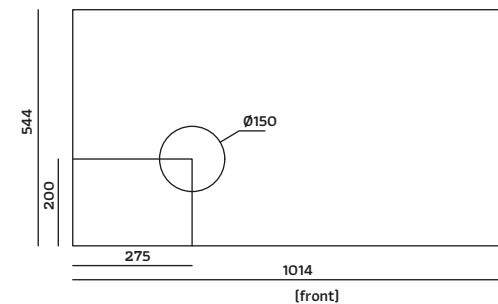

STANDARDSERIES

XT SERIES

VERSION		XT 2 GROUPS	XT 3 GROUPS
MODEL		Volumetric	Volumetric
BODY	MATERIAL	stainless steel with ABS	stainless steel with ABS
BOILER	TOTAL CAPACITY	11 lt	15 lt
	INSULATION	included	included
	PRESSURE SENSORS	included	included
	PID	included	included
GROUP	RAISED GROUPS	optional	optional
	LED LIGHTS	included	included
STEAM	EASYCREAM	optional	optional
	COOL TOUCH STEAM WAND	optional	optional
HOT WATER	N. WAND	1	1
	ECONOMIZER	optional	optional
CUPWARMER	ON/OFF ELECTRIC	optional	optional
RAIL		optional	optional
TELEMETRY		optional	optional
DISPLAY		included	included
DIMENSION	W x D x H mm	784 x 544 x 500	1014 x 544 x 500
WEIGHT	NET/GROS KG	54/66	72/85
POWER	VOLTAGE	220-240 V 50/60 Hz 380-415 V V3N	220-240 V 50/60 Hz 380-415 V V3N
	MAXIMUM POWER	3150 W	5200 W

Hole size and distance
3 GROUPS

TIMER SERIES

VERSION		TIMER 2 GROUPS	TIMER 3 GROUPS
MODEL		Volumetric	Volumetric
BODY	MATERIAL	stainless steel with ABS	stainless steel with ABS
BOILER	TOTAL CAPACITY	11 lt	15 lt
	INSULATION	included	included
	PRESSURE SENSORS	not included	not included
	PID	not included	not included
GROUP	RAISED GROUPS	optional	optional
	LED LIGHTS	not included	not included
STEAM	EASYCREAM	optional	optional
	COOL TOUCH STEAM WAND	optional	optional
HOT WATER	N. WAND	1	1
	ECONOMIZER	optional	optional
CUPWARMER	ON/OFF ELECTRIC	optional	optional
RAIL		optional	optional
TELEMETRY		optional	optional
DISPLAY		included	included
DIMENSION	W x D x H mm	784 x 544 x 500	1014 x 544 x 500
WEIGHT	NET/GROS KG	54/66	72/85
POWER	VOLTAGE	220-240 V 50/60 Hz 380-415 V V3N	220-240 V 50/60 Hz 380-415 V V3N
	MAXIMUM POWER	3150 W	5200 W