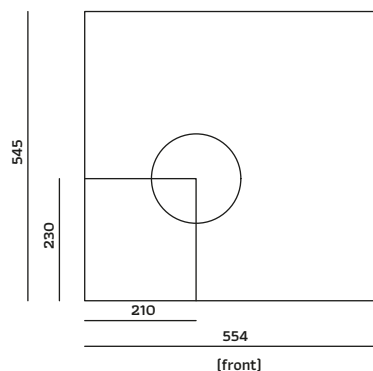

Hole size and distance
2 GROUPS

VERSION		2 GROUPS		3 GROUPS		
MODEL		Semi-automatic	Volumetric	Semi-automatic	Volumetric	
BODY	MATERIAL	stainless steel with ABS	stainless steel with ABS	stainless steel with ABS	stainless steel with ABS	
	BOILER	TOTAL CAPACITY	11 lt	11 lt	15 lt	15 lt
		INSULATION	included	included	included	included
	PID	not included	not included	not included	not included	
GROUP	RAISED GROUPS	optional	optional	optional	optional	
STEAM	EASYCREAM		optional		optional	
HOT WATER	N. WAND	1	1	1	1	
	ECONOMIZER	optional	optional	optional	optional	
CUPWARMER	ON/OFF ELECTRIC		optional		optional	
RAIL		optional	optional	optional	optional	
TELEMETRY			optional		optional	
DIMENSION	W x D x H mm	784 x 544 x 500	784 x 544 x 500	1014 x 544 x 500	1014 x 544 x 500	
WEIGHT	NET/GROS KG	54/66	54/66	72/85	72/85	
POWER	VOLTAGE	220-240 V 50/60 Hz 380-415 V V3N	220-240 V 50/60 Hz 380-415 V V3N	220-240 V 50/60 Hz 380-415 V V3N	220-240 V 50/60 Hz 380-415 V V3N	
	MAXIMUM POWER	3150 W	3150 W	5200 W	5200 W	

Hole size and distance
COMPACT

VERSION		COMPACT	
MODEL		Semi-automatic	Volumetric
BOILER	MATERIAL	stainless steel with ABS	stainless steel with ABS
	TOTAL CAPACITY	7,5 lt	7,5 lt
	INSULATION	included	included
	PID	not included	not included
GROUP	RAISED GROUPS	optional	optional
STEAM	EASYCREAM		optional
HOT WATER	N. WAND	1	1
	ECONOMIZER	optional	optional
	CUPWARMER	ON/OFF ELECTRIC	optional
TELEMETRY			optional
DIMENSION	W x D x H mm	554 x 545 x 498	554 x 545 x 498
WEIGHT	NET/GROS KG	42,5/52,5	42,5/52,5
	VOLTAGE	220-240 V 50/60 Hz 110-120 V 60 Hz	220-240 V 50/60 Hz 110-120 V 60 Hz
POWER	MAXIMUM POWER	2900 W [230 V] 1400 W [115 V]	2900 W [230 V] 1400 W [115 V]