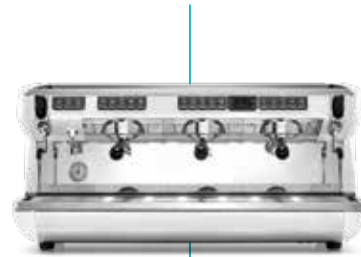

APPIA
Life.

APPIA LIFE XT
3 GROUPS

VOLUMETRIC