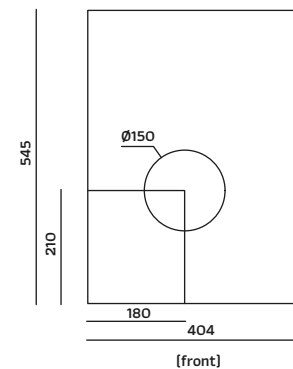

Hole size and distance
SINGLE GROUP